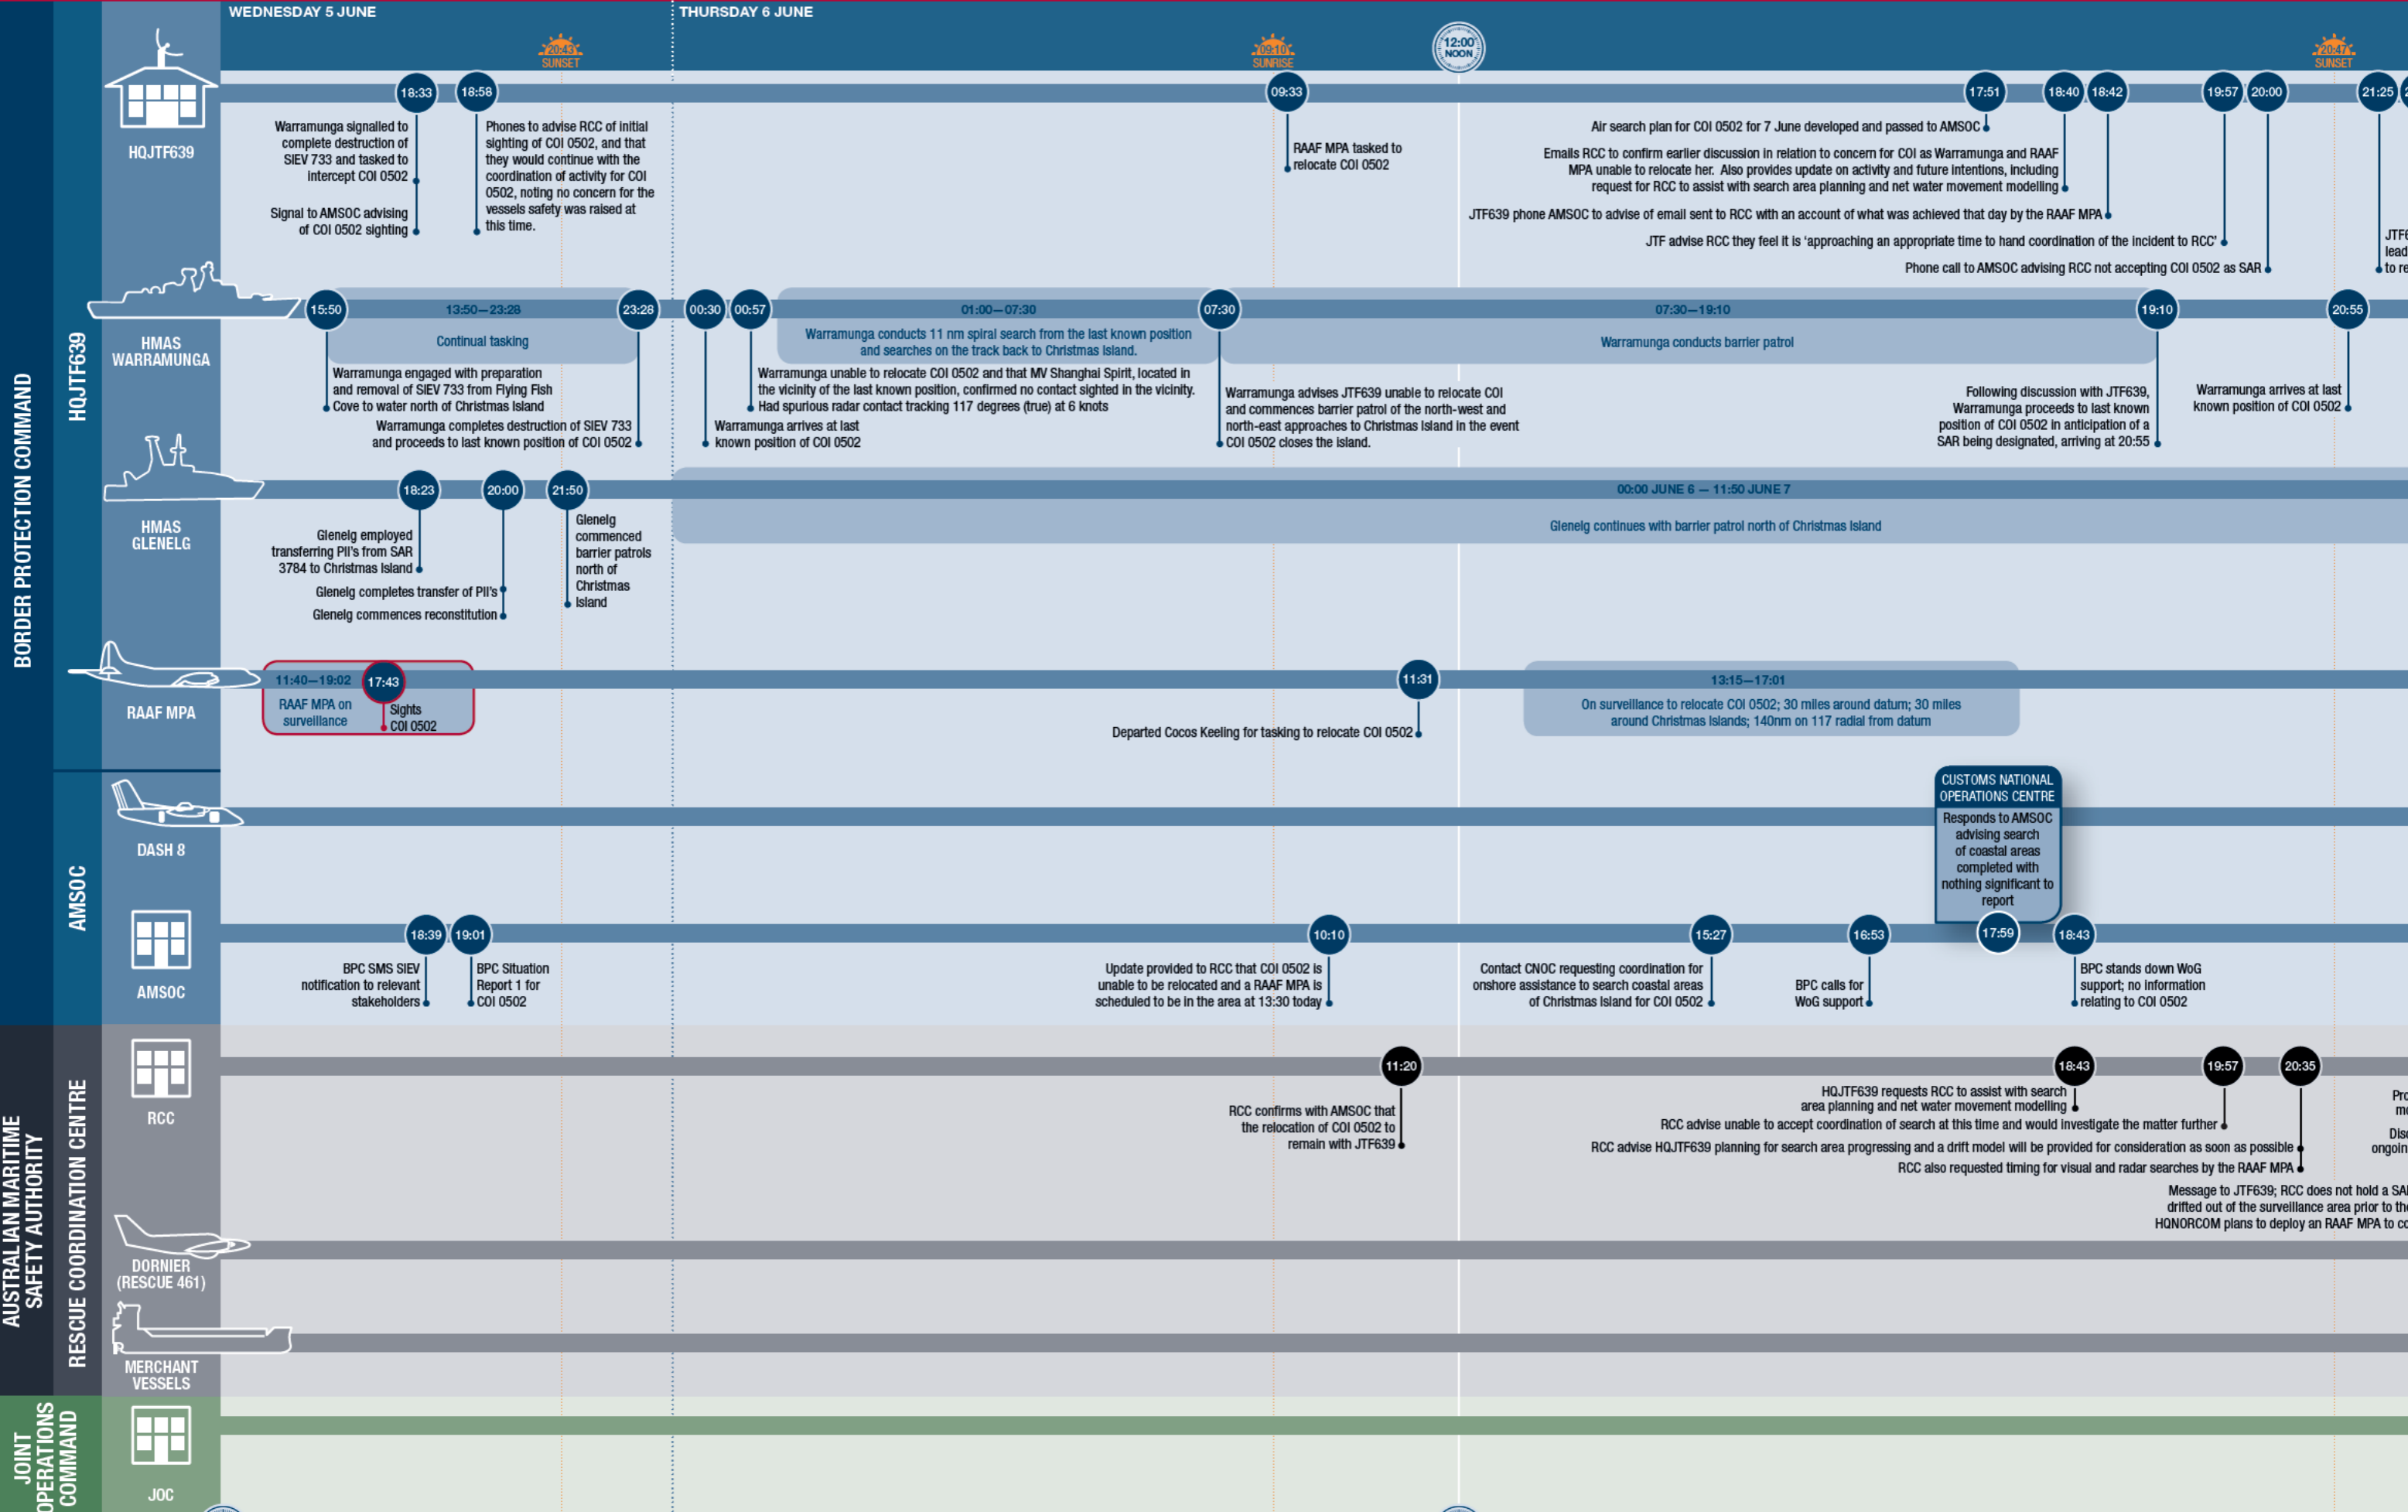

# Key events timeline

## SAR 2013/3821

5 June 2013  
to midnight 9 June 2013

NOTE: Times are displayed as Australian Eastern Standard Time

AMSOC	Australian Maritime Security Operations Centre
BPC	Border Protection Command
CNOC	Customs National Operations Centre
COI	Contact of interest

BORDER PROTECTION COMMAND

AMSOC

AUSTRALIAN MARITIME SAFETY AUTHORITY

JOINT OPERATIONS COMMAND

12:00 NOON

12:00 NOON

FFV	Foreign fishing vessel	MV	Merchant vessel	RAAF MPA	Royal Australian Air Force Maritime Patrol Aircraft	TFSS	Time frame for survival
HMAS	Her Majesty's Australian Ship	nm	Nautical mile	RCC	Rescue coordination centre	WoG	Whole-of-Government
HQJTF639	Joint Task Force 639	OSC	On scene Commander	SAR	Search and rescue		
JOC	Joint Operation Command	PIIs	Potential irregular immigrants	SIEV	Suspect illegal entry vessel		